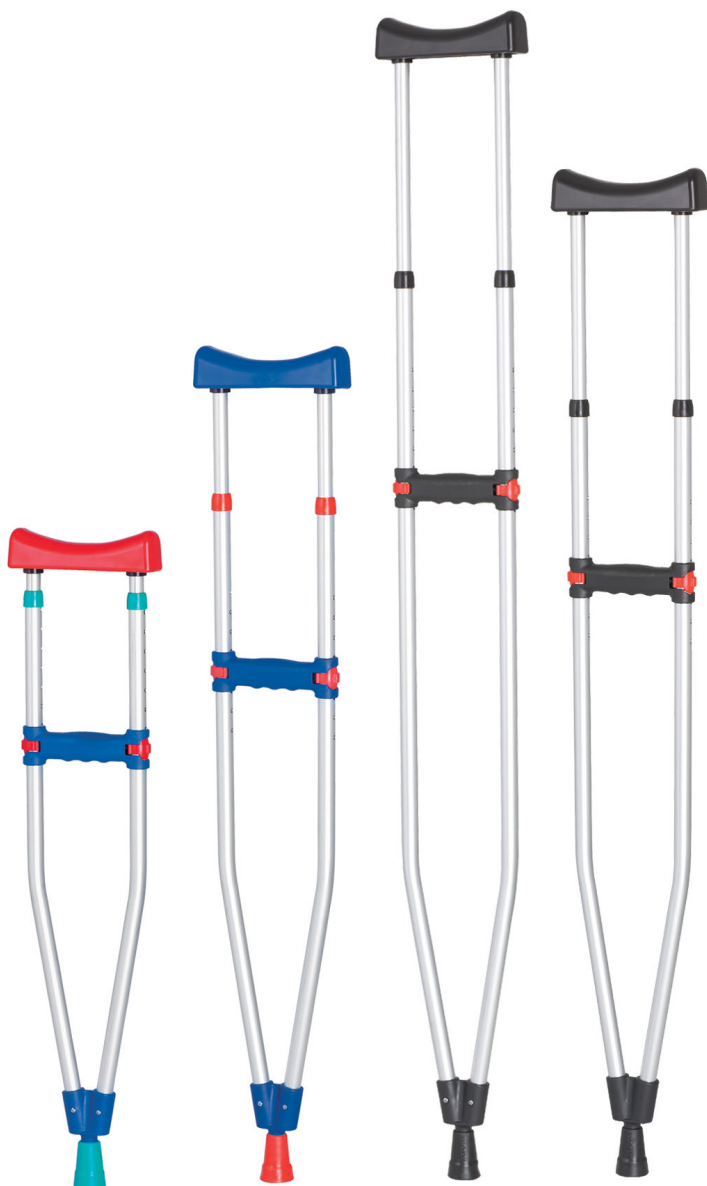

REBOTEC

QUICK'N EASY

Underarm crutches

- Comfortable cushioned armpit support
- Height adjustable pushpin base & clip lock hand-grips
- Soft and stable comfort rubber hand-grips
- Designed to accommodate weights of various users up to 130kg
- Sold in pairs

MPN

Child
127.10.10x2

Youth
127.20.10x2

Adult
127.30.10x2

Tall
127.40.10x2

ACCESSORIES

Black 19mm Ferrules
200.10.00

Red 19mm Ferrules
200.30.00

Child Youth Adult Tall

SHOULDER 83-103cm 101-121cm 118-138cm 136-156cm

HANDLE 48-71cm 58-81cm 68-91cm 75-98cm

DIAMETER Ø 19/22 19/22 19/22 19/22