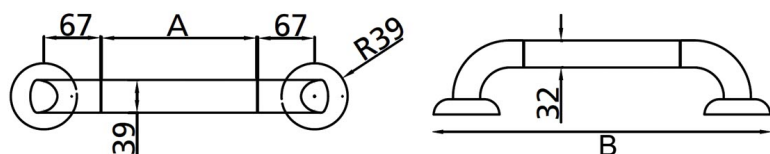

REBOTEC

SWING

Bathroom grab rail

- Swing grab rails can help make your bathroom safer and more accessible
- Rails can be mounted diagonally for support near a toilet or mounted vertically or horizontally for a shower support and safety
- 4 lengths to choose from to fit any bathroom

MPN

60s
604.05.45

75s
604.05.60

90s
604.05.75

105s
604.05.90

60s Length A: 45 cm Length B: 67 cm

75s Length A: 60 cm Length B: 82 cm

90s Length A: 75 cm Length B: 97 cm

105s Length A: 90 cm Length B: 112 cm

Australian Government
Department of Health
Therapeutic Goods Administration

ARTG 305316

info@rebotec.com.au
rebotec.com.au
218/354 Eastern Valley Way
Chatswood 2067 NSW